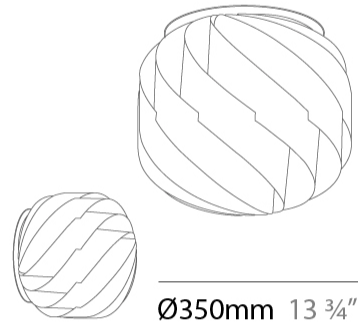

GLOBE SURFACE

D62019-

base number   Finish
Options

1. To build a product code in our configurator select the specify button on the base model # product page
2. To build a manual product code on this datasheet choose from the options listed below in blue font and add the suffix to the base model #

GENERAL

Series: Globe
Partner: Linea Zero
Division: Design
Installation: Surface
Product Type: Ceiling Surface
Mounting Location: Ceiling

PHYSICAL

Shape: Round
Diameter (mm): 250
Diameter (in): 9 ¹³/₁₆
Height (mm): 240
Height (in): 9 ⁷/₁₆
Diffuser: Polilux™ Shade - See Finish Options
Fixture Finish: WHI / BLK / SIL / NGD / COP / PKM
Fixture Material: Polilux™/ Metal holder
Primary Material: Non-Static Polilux

ELECTRICAL

Number of Lamps: 1
Lamp Type: LED Retrofit
Bulb Included: Bulb Not Included
Max. Wattage Per Lamp (W): 7
Lamp Base: E26
Input Voltage (V): 120
Upon Request: 277Vac / GU24

LED

OPTICAL

RATINGS AND CERTIFICATIONS

Certified By: Certified for North American Standards
IP rating: IP20